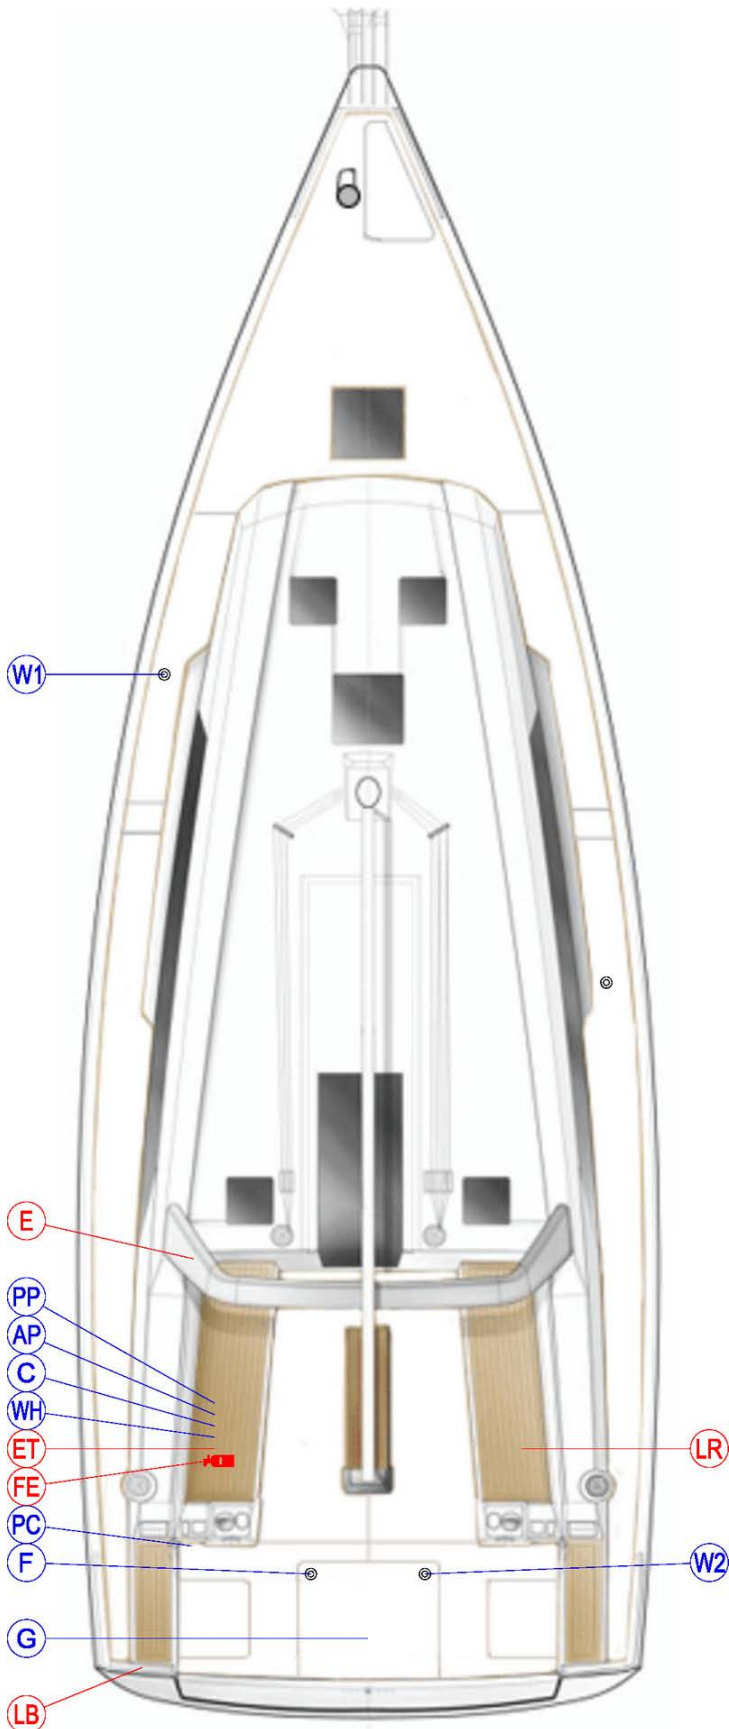

Beneteau Oceanis 41.1

Passepartout

Construction year: 2020
 Length: 12.4 m
 Beam: 4.2 m
 Draft: 2.2 m
 Fuel capacity: 195 l
 Water capacity: 530 l
 - Tank 1: 330 l
 - Tank 2: 200 l

INVENTORY LIST

OUTSIDE

Nº	Name	Q-ty	Check In	Check Out
SECURITY EQUIPMENT				
FE	Fire Extinguisher	1		
LR	Liferaft	1		
LB	Lifebouy + MOB Light	1		
ET	Emergency Tiller	1		
E	EPIRB	1		
ENGINEERING EQUIPMENT				
PC	Power cable + Adapter	1		
WH	Water Hose + Adapters	1		
W1	Water Tank 1	1		
W2	Water Tank 2	1		
F	Fuel Tank	1		
G	Gas Bottles	2		
COCKPIT EQUIPMENT				
-	Platform + Swimming Ladder	how to		
-	Gangway	1		
-	Winch Handles	2		
-	Cockpit Cushions	4		
-	Fenders	6 + 1		
-	Sprayhood + Bimini Top	check		
DINGHY				
PP	Paddles	2		
AP	Air Pump for Dinghy	1		
C	Jerrycan 95	1		
-	Outboard Engine + Killcord	check		
INSTRUMENTS				
-	Instrument's Caps	4		
-	Chart Plotter	check		
-	Wind + Depth + Autopilot	check		
ENGINE				
-	Engine Start Check	hours		
ANCHOR				
-	Windlass + Remote + Handle	1		
-	Anchor 20 kg + Chain 30 m	1		
SAILS				
-	Genoa	check		
-	Main Sail	check		
HULL				
-	Guardrails + Lifelines	check		
-	Hatches + Portlights	check		
-	Hull + Deck	check		