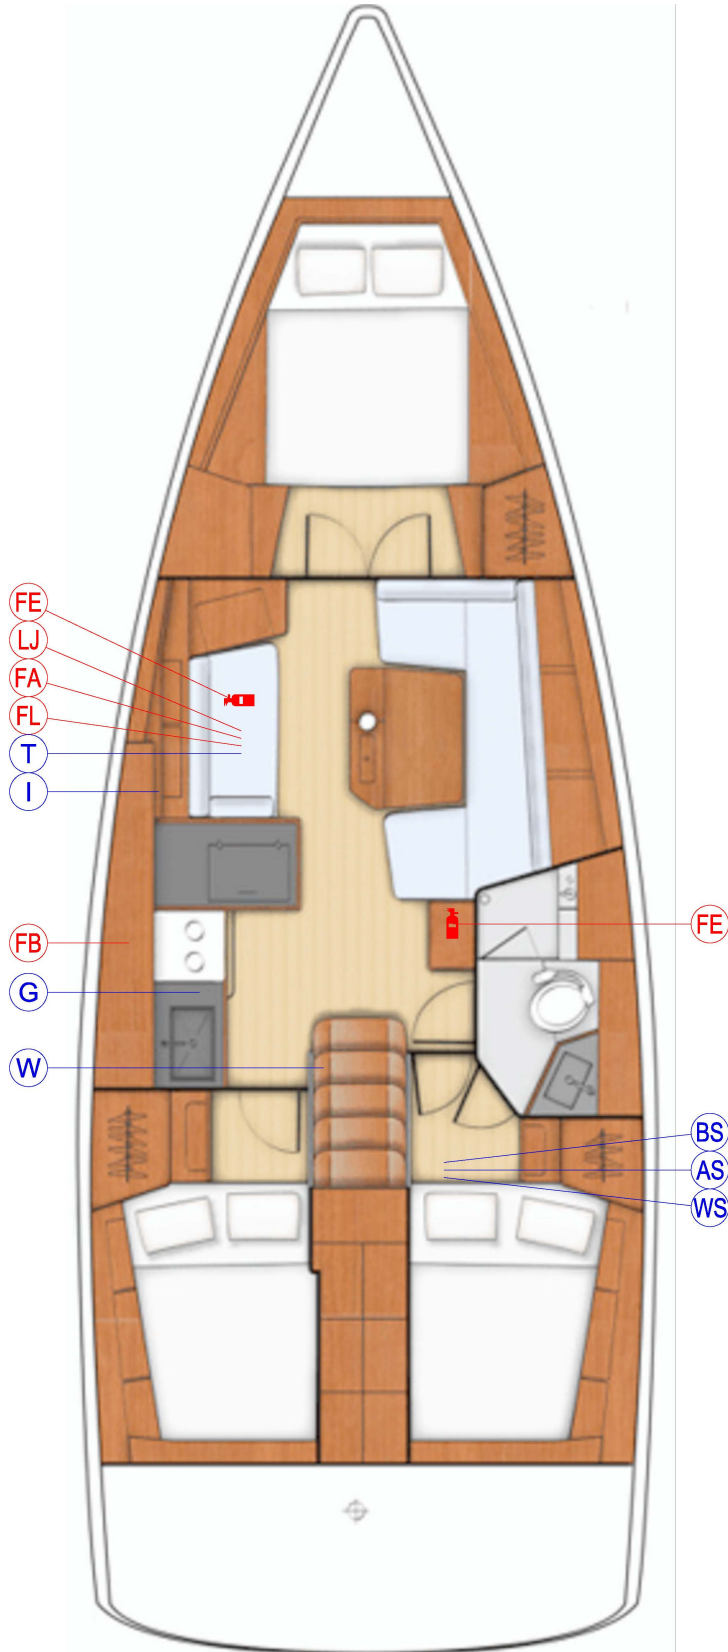

Beneteau Oceanis 41.1

Passepartout

Construction year: 2020
Length: 12.4 m
Beam: 4.2 m
Draft: 2.2 m
Fuel capacity: 195 l
Water capacity: 530 l
- Tank 1: 330 l
- Tank 2: 200 l

INVENTORY LIST

INSIDE

No	Name	Q-ty	Check In	Check Out
SECURITY EQUIPMENT				
FE	Fire Extinguisher	2		
FB	Fire Blanket	1		
LJ	Lifejackets + Leashes	8		
FA	First Aid	1		
FL	Flares	1		
ENGINEERING EQUIPMENT				
BS	Main Battery Switch	how to		
AS	Anchor Winch Switch	how to		
WS	Electric Winch Switch	how to		
I	Inverter Switch + Socket	how to		
G	Gas Shut Off Valve	how to		
W	Water Tanks Switch	how to		
T	Toolbox (set)	1		
-	WC Check + Instructions	check		
INSTRUMENT'S PANEL				
-	Instruments Instruction	how to		
-	VHF + Portable	1 + 1		
CABIN EQUIPMENT				
-	Charts + Pilot Book	1		
-	Boat Documents	1		
-	Boat Key	1		
-	Binoculars, Compass, Torch etc	1		
CLEANING				
-	Cleaning Check	check		

EXTRAS

No	Name	Q-ty	Check In	Check Out

DAMAGES AND LOSSES