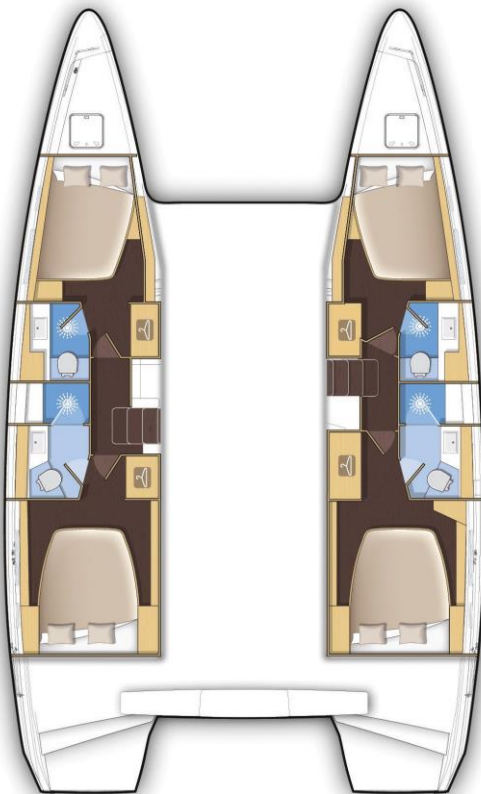

42

LAGOON 42 LEGGIERO

This sleek and curvy catamaran will make you fall in love with it at first sight.

LEGGIERO

SPECIFICATIONS

Produced	2017
Length	12.8 m/42'
Draft	1.25 m/4'1"
Engine	2xYanmar diesel 45 HP
Cruising speed	8knt
Cabins	4+2
Berths	8+2+(1+1)
Bathrooms	4
Fuel tank	600 L/159 US gal
Water tank	300 L/79 US gal

EQUIPMENT

Mainsail Dacron square top, fully air-conditioned, with generator, heating, electric refrigerator (1*130L + 2*100L), freezer, MP3 player, and 4 electric toilets.

Leggiero

www.navaboats.com

The saloon is bright, functional, spacious and airy. The galley is well equipped and ready to use.

Four en-suite cabins provide comfortable accommodation for you and your guests.